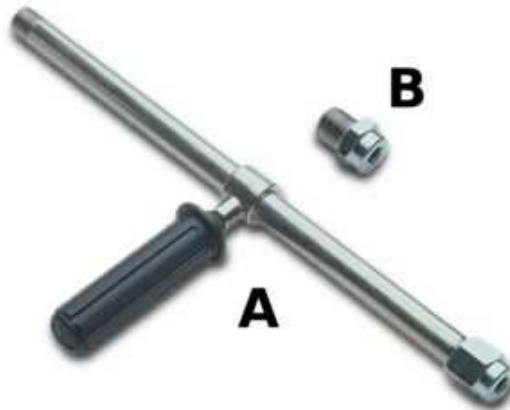

## WASHDOWN LANCE GUN STAINLESS STEEL

**“WDE—Economy Series”**

### FEATURES:

- ◆ High Flow
- ◆ Chromed Brass Body
- ◆ 1/2" BSPF inlet & outlet
- ◆ Flow 100L/min @ 18 bar
- ◆ Max. pressure 24 bar
- ◆ Rubber Grip(s)
- ◆ Easy Lever Trigger
- ◆ Water Shut Off
- ◆ Spares Ava
- ◆ Lance (SS)  
available in three  
lengths  
400, 800, 1250mm